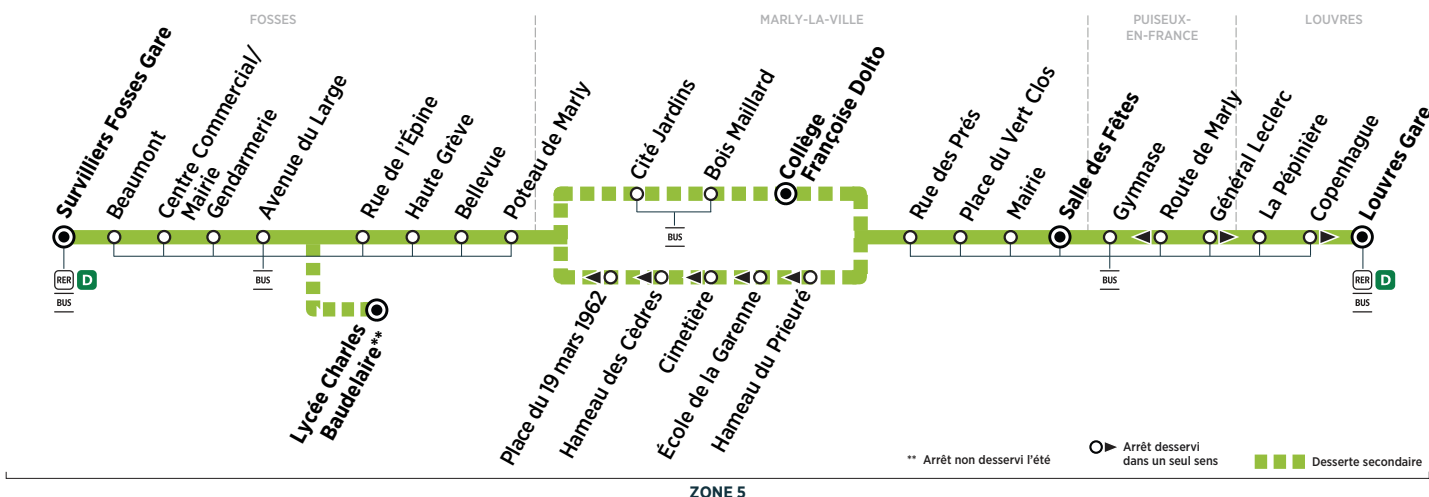

BUS R1 FOSSES → LOUVRES

Horaires valables du 26 août 2019 au 5 juillet 2020

Du lundi au vendredi

	Arrivée* du RER D de Paris	8:45	9:15	9:45	10:15	10:45	11:15	11:45	12:15	12:45	13:15	13:45	14:15	14:45	15:15
FOSSÉS	Survilliers Fosses Gare	9:01	9:31	9:50	10:20	10:50	11:20	11:50	12:20	12:50	13:20	13:50	14:20	14:50	15:20
	Beaumont	9:04	9:34	9:53	10:23	10:53	11:23	11:53	12:23	12:53	13:23	13:53	14:23	14:53	15:23
	Centre Commercial/Mairie	9:05	9:35	9:54	10:24	10:54	11:24	11:54	12:24	12:54	13:24	13:54	14:24	14:54	15:24
	Gendarmerie	9:05	9:35	9:54	10:24	10:54	11:24	11:54	12:24	12:54	13:24	13:54	14:24	14:54	15:24
	Avenue du Large	9:06	9:36	9:55	10:25	10:55	11:25	11:55	12:25	12:55	13:25	13:55	14:25	14:55	15:25
	Lycée Charles Beaudelaire														
	Rue de l'Épine	9:07	9:37	9:56	10:26	10:56	11:26	11:56	12:26	12:56	13:26	13:56	14:26	14:56	15:26
	Haute Grève	9:08	9:38	9:57	10:27	10:57	11:27	11:57	12:27	12:57	13:27	13:57	14:27	14:57	15:27
	Bellevue	9:09	9:39	9:58	10:28	10:58	11:28	11:58	12:28	12:58	13:28	13:58	14:28	14:58	15:28
MARLY-LA-VILLE	Poteau de Marly	9:10	9:40	9:59	10:29	10:59	11:29	11:59	12:29	12:59	13:29	13:59	14:29	14:59	15:29
	Cité Jardins	9:11	9:41	10:00	10:30	11:00	11:30	12:00	12:30	13:00	13:30	14:00	14:30	15:00	15:30
	Bois Maillard	9:12	9:42	10:01	10:31	11:01	11:31	12:01	12:31	13:01	13:31	14:01	14:31	15:01	15:31
	Collège Françoise Dolto	9:12	9:42	10:02	10:32	11:02	11:32	12:02	12:32	13:02	13:32	14:02	14:32	15:02	15:32
	Rue des Prés	9:13	9:43	10:02	10:32	11:02	11:32	12:02	12:32	13:02	13:32	14:02	14:32	15:02	15:32
	Place du Vert Clos	9:14	9:44	10:03	10:33	11:03	11:33	12:03	12:33	13:03	13:33	14:03	14:33	15:03	15:33
	Mairie	9:16	9:46	10:05	10:35	11:05	11:35	12:05	12:35	13:05	13:35	14:05	14:35	15:05	15:35
	Salle des Fêtes	9:17	9:47	10:06	10:36	11:06	11:36	12:06	12:36	13:06	13:36	14:06	14:36	15:06	15:36
PUISEUX-EN-FRANCE	Gymnase	9:19	9:49	10:08	10:38	11:08	11:38	12:08	12:38	13:08	13:38	14:08	14:38	15:08	15:38
	Général Leclerc	9:20	9:50	10:09	10:39	11:09	11:39	12:09	12:39	13:09	13:39	14:09	14:39	15:09	15:40
LOUVRES	La Pépinière	9:22	9:52	10:11	10:41	11:11	11:41	12:11	12:41	13:11	13:41	14:11	14:41	15:11	15:41
	Copenhague	9:22	9:52	10:11	10:41	11:11	11:41	12:11	12:41	13:11	13:41	14:11	14:41	15:11	15:42
	Louvres Gare	9:24	9:54	10:13	10:43	11:13	11:43	12:13	12:43	13:13	13:43	14:13	14:43	15:13	15:44
	Départ* du RER D vers Paris	9:34	10:04	10:34	11:04	11:34	12:04	12:34	13:04	13:34	14:04	14:34	15:04	15:34	16:19

* Les horaires sont donnés à titre indicatif.

Contact
Keolis CIF

01 48 62 38 33
Keolis-CIF.com
vianavigo.com

i Bon à savoir

Nos conducteurs s'efforcent en permanence de respecter ces horaires. Les conditions de circulation peuvent toutefois causer occasionnellement des retards.